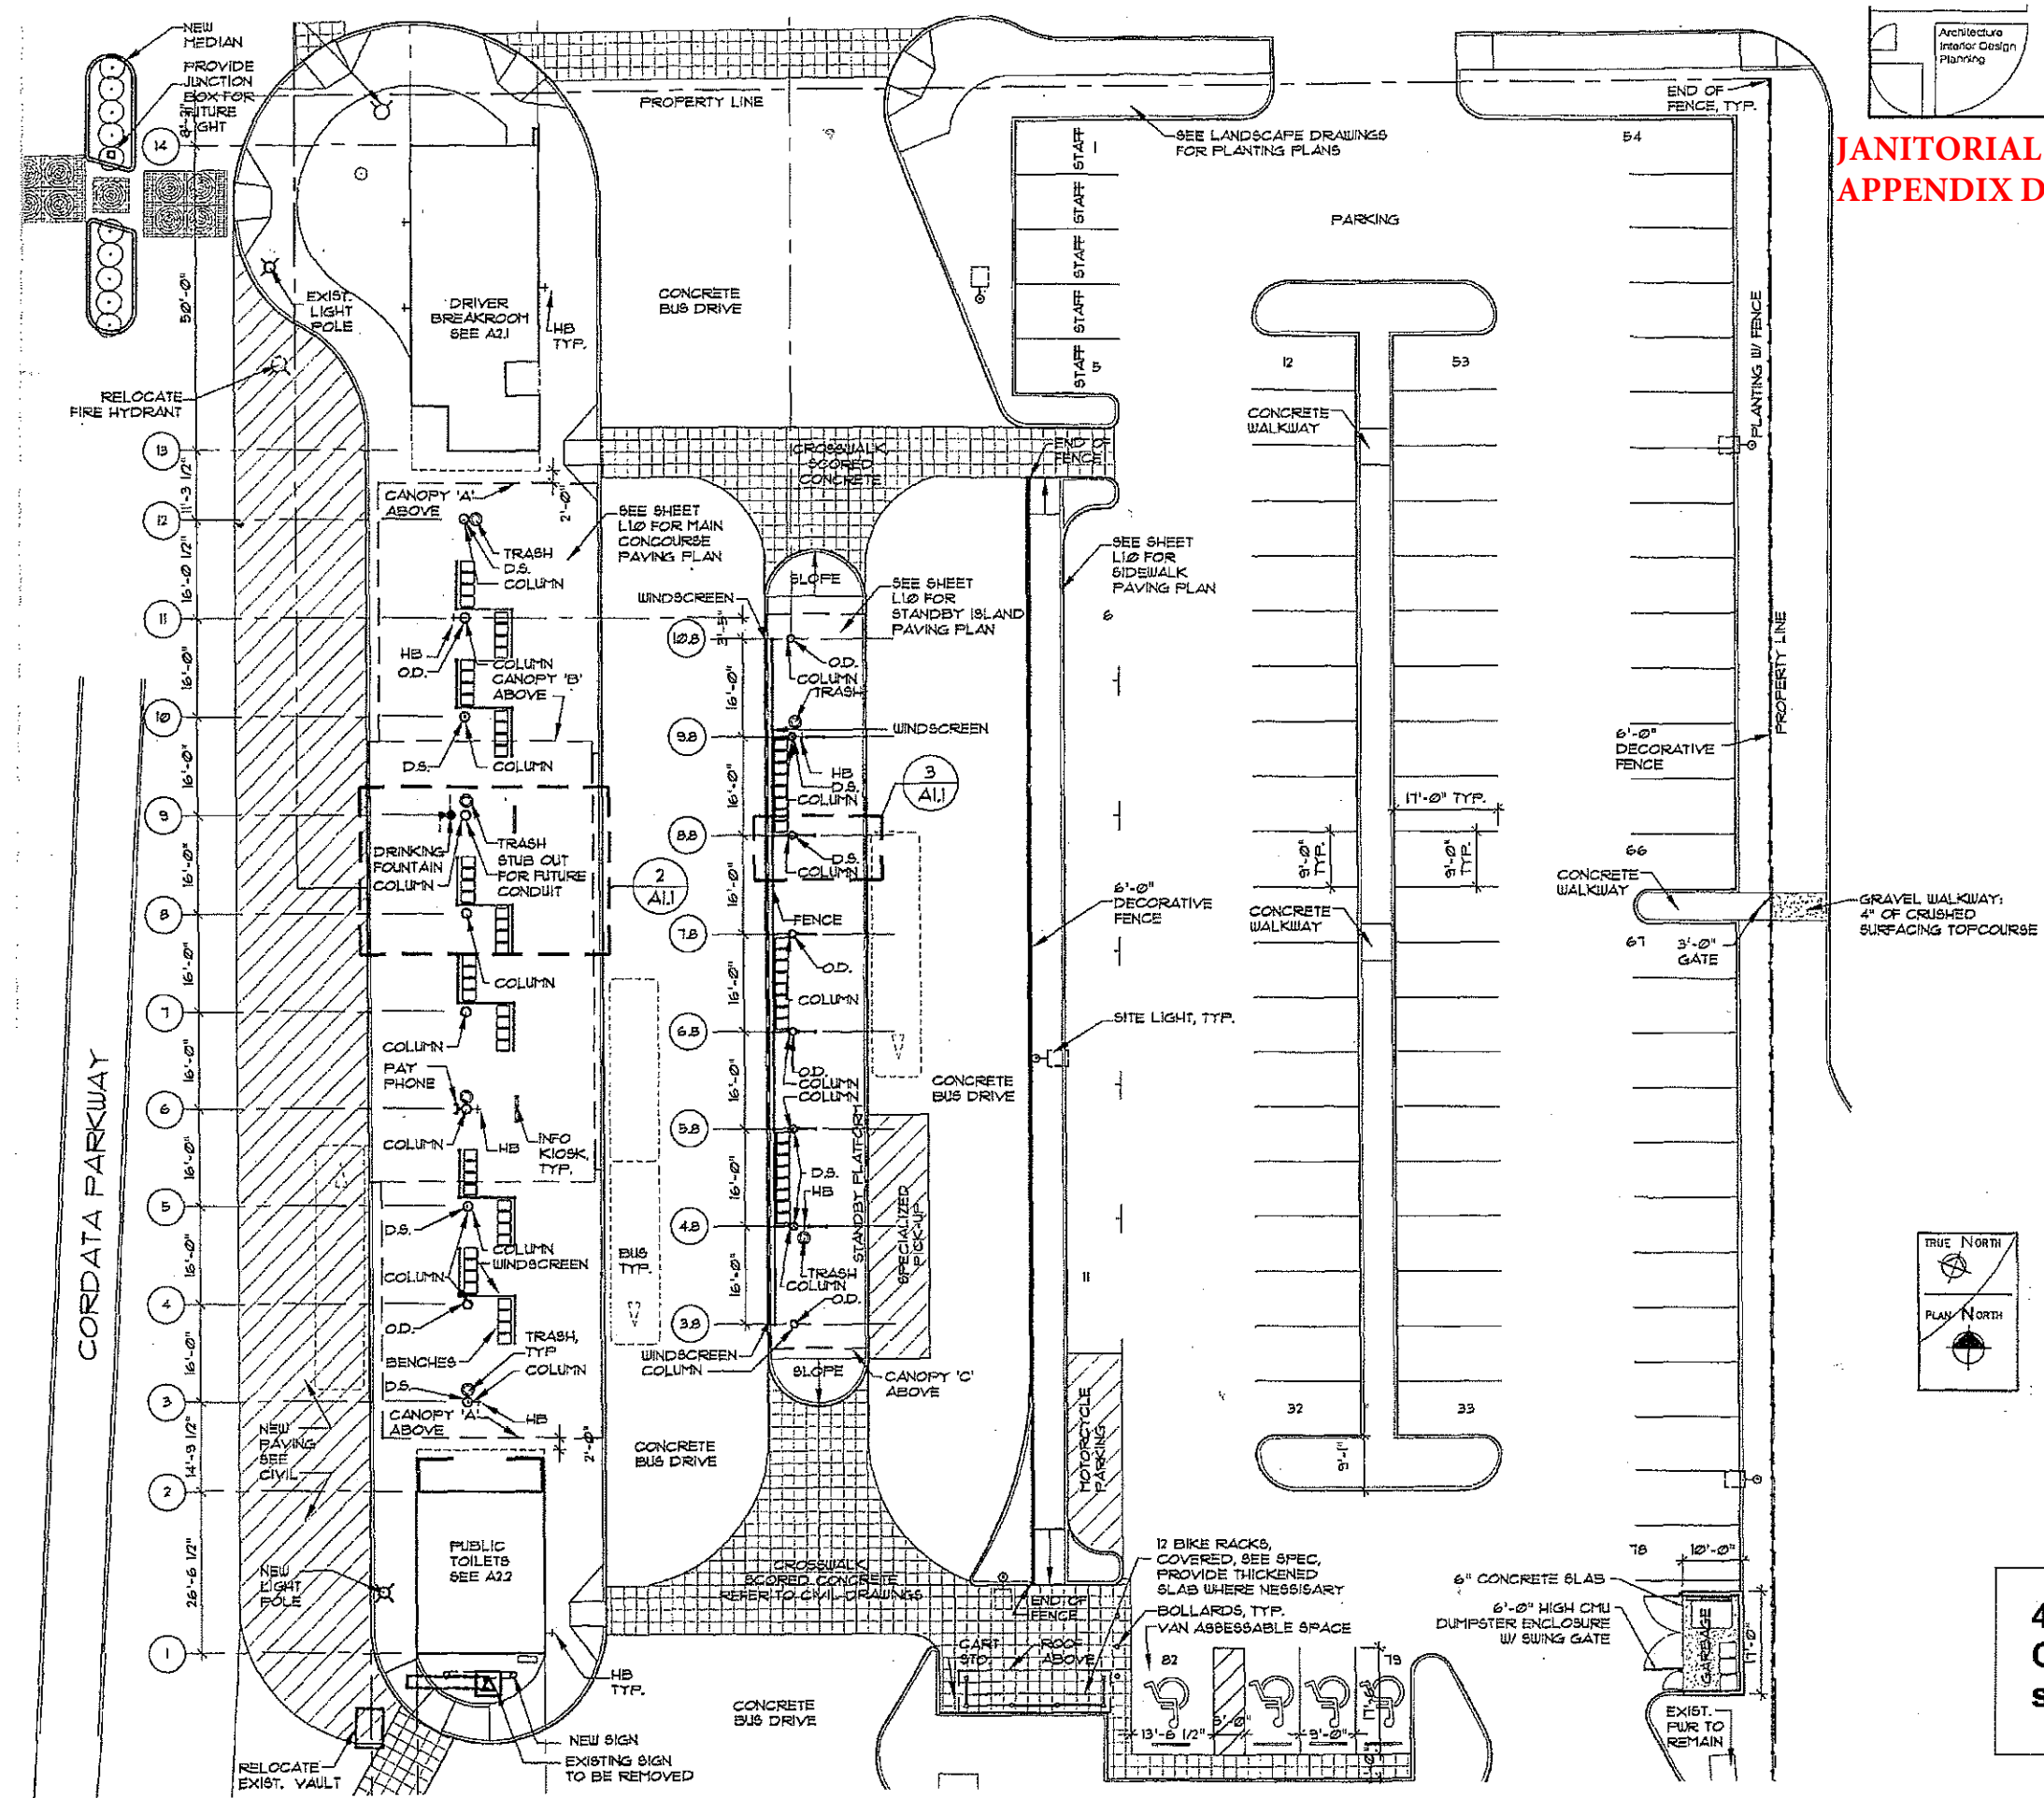

**JANITORIAL SERVICE
APPENDIX D: CTS FLOOR AND SITE PLAN**

**4149 Cordata Parkway
Cordata Station
site plan**

JANITORIAL SERVICE
APPENDIX D: CTS FLOOR AND SITE PLAN

1 PUBLIC TOILETS PLAN

4149 Cordata Parkway
 Cordata Station
 Public Restrooms Bldg.

JANITORIAL SERVICE
APPENDIX D: CTS FLOOR AND SITE PLAN

**4149 Cordata Parkway
 Cordata Station
 Employee Building**